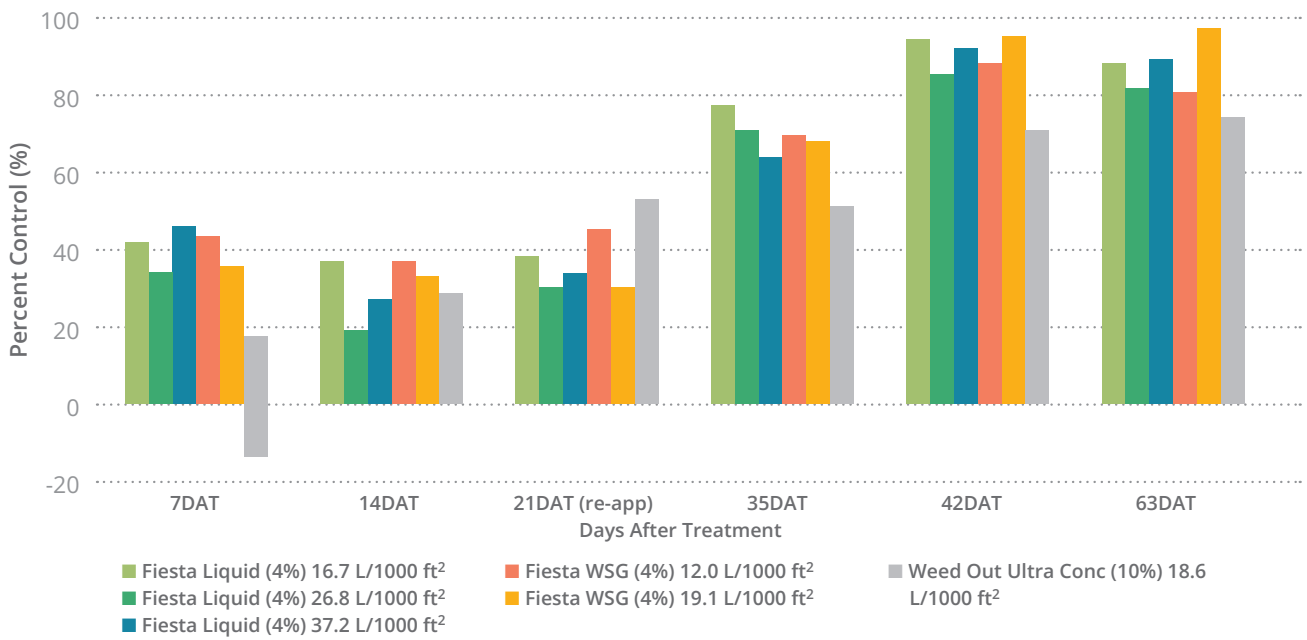

**WATER-SOLUBLE GRANULE
FOR WEED CONTROL IN TURF**

FIESTA[®]
WSG LAWN WEED KILLER

REG. NO. 35170 P.C.P. ACT

- A quick dissolving water soluble granule
- Fast post-emergent selective broadleaf weed control
- Easy to measure and pour
- Rainfast in 3 hours
- No unpleasant odour
- Works in temperatures between 10°C – 30°C
- Apply a spray volume from 15L – 30L/100m² (14 – 28L/1000ft²)

Available in convenient 20kg bags covering up to 35,881 sq. ft.

Percent control of dandelion, Olds College 2019

Percent control of white clover, Rutgers University

Applications A, B were applied on June 15 and July 7, 2021, respectively.