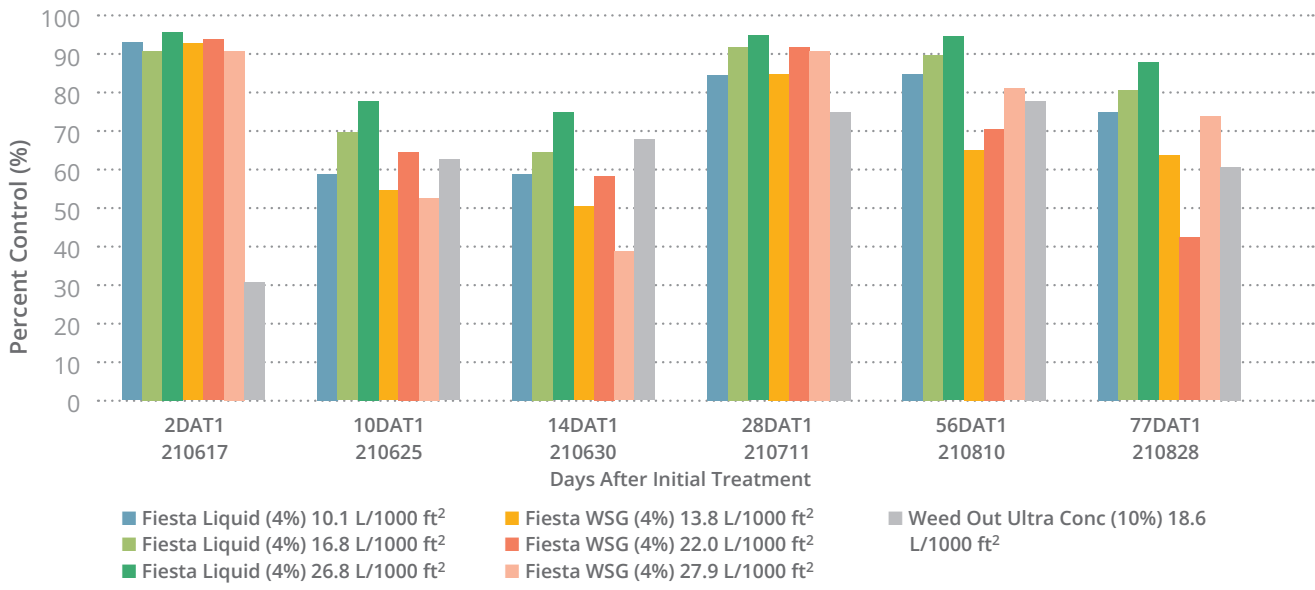

**WATER-SOLUBLE GRANULE
FOR WEED CONTROL IN TURF**

FIESTA[®]
WSG LAWN WEED KILLER

REG. NO. 35170 P.C.P. ACT

- A quick dissolving water soluble granule
- Fast post-emergent selective broadleaf weed control
- Easy to measure and pour
- Rainfast in 3 hours
- No unpleasant odour
- Works in temperatures between 10°C – 30°C
- Apply a spray volume from 15L – 30L/100m² (14 – 28L/1000ft²)

Available in convenient 20kg bags covering up to 35,881 sq. ft.

Percent control of dandelion, Olds College 2019

Percent control of white clover, Rutgers University

Applications A, B were applied on June 15 and July 7, 2021, respectively.